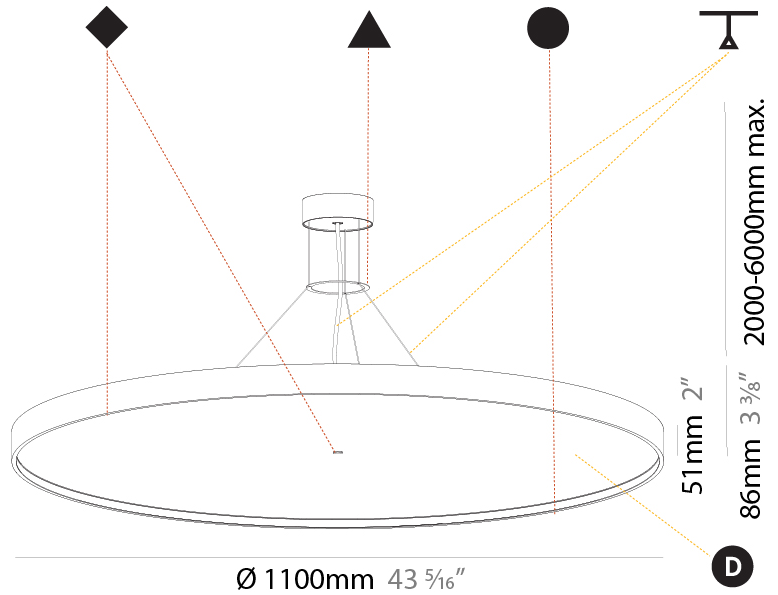

OPTICAL

RATINGS AND CERTIFICATIONS

Certified By: Certified for North American Standards
IP rating: IP20